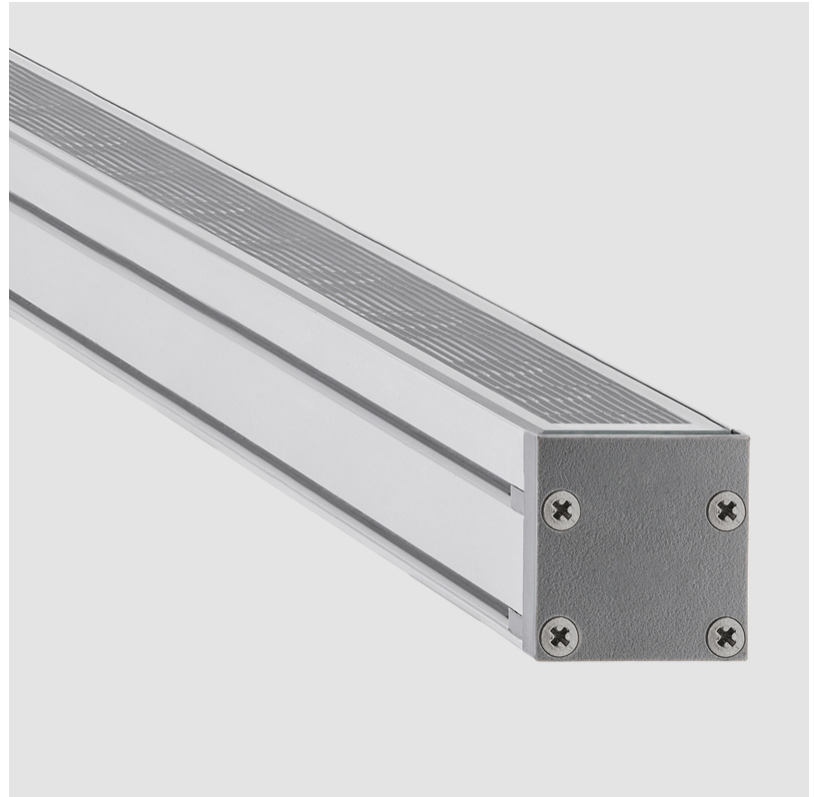

E12I0058- -

base number   Color   Lens
Temperature   Options

1. To build a product code in our configurator select the specify button on the base model # product page
2. To build a manual product code on this datasheet choose from the options listed below in blue font and add the suffix to the base model #

GENERAL

Series: LinearI 30
Partner: Zaneen
Division: Exterior
Installation: Recessed
Product Type: Wall Grazer
Mounting Location: In-Ground
Light Distribution: Uplight

PHYSICAL

Shape: Rectangle
Length (mm): 568
Length (in): 22 ³/₈"
Width (mm): 30
Width (in): 1 ³/₁₆"
Height (mm): 53.5
Height (in): 2 ¹/₈"
Weight (kg): 0.46
Weight (lbs): 1.014
Diffuser: Extra clear tempered 6mm
Fixture Finish: ANA
Fixture Material: Extruded Aluminum
Cable Details: IP68 30cm Cable with Easy Lock system

ELECTRICAL

Lamp Type: LED
Input Wattage (W): 8.48
Total Output Wattage (W): 6.63
Dimming: Non-Dimmable
Driver Included: No
Driver Location: Remote
Driver Type: Constant Voltage - Universal
Driver Class: Class 2
Input Voltage (V): 120 - 277
Output Voltage (V): 24
Upon Request: Phase Dimming (120Vac only) / 0-10V Dimming

LED

Color Temperature (*K): 2200 / 2700 / 3000 / 4000
Max. Delivered Lumen (lm): 630 (3000K)
CRI: >90 CRI
Lamp Life (hrs): 100000

OPTICAL

Optic°: 12 / 21 / 31 / 46 / 13x36
Adjustability: Tilt ±20°

RATINGS AND CERTIFICATIONS

Certified By: Certified for North American Standards
IP rating: IP67
IK Rating: IK06