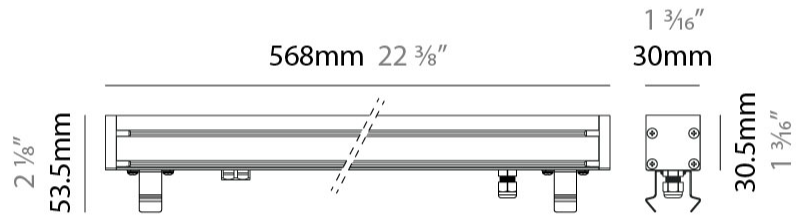

E12I0051- -

base number   Color   Lens
Temperature   Options

1. To build a product code in our configurator select the specify button on the base model # product page
2. To build a manual product code on this datasheet choose from the options listed below in blue font and add the suffix to the base model #

GENERAL

Series: LinearI 30
Partner: Zaneen
Division: Exterior
Installation: Recessed
Product Type: Wall Grazer
Mounting Location: In-Ground
Light Distribution: Uplight

PHYSICAL

Shape: Rectangle
Length (mm): 568
Length (in): 22 ³/₈"
Width (mm): 30
Width (in): 1 ³/₁₆"
Height (mm): 53.5
Height (in): 2 ¹/₈"
Weight (kg): 0.46
Weight (lbs): 1.014
Diffuser: Extra clear tempered 6mm
Fixture Finish: ANA
Fixture Material: Extruded Aluminum
Cable Details: IP68 30cm Cable with Easy Lock system

ELECTRICAL

Lamp Type: LED
Input Wattage (W): 32
Total Output Wattage (W): 25
Dimming: Non-Dimmable
Driver Included: No
Driver Location: Remote
Driver Type: Constant Voltage - Universal
Driver Class: Class 2
Input Voltage (V): 120 - 277
Output Voltage (V): 24
Upon Request: Phase Dimming (120Vac only) / 0-10V Dimming

LED

Color Temperature (*K): 2200 / 2700 / 3000 / 4000
Max. Delivered Lumen (lm): 2280 (3000K)
CRI: >90 CRI
Lamp Life (hrs): 100000

OPTICAL

Optic^o: 12 / 21 / 31 / 46 / 13x36
Adjustability: Tilt ±20°

RATINGS AND CERTIFICATIONS

Certified By: Certified for North American Standards
IP rating: IP67
IK Rating: IK06