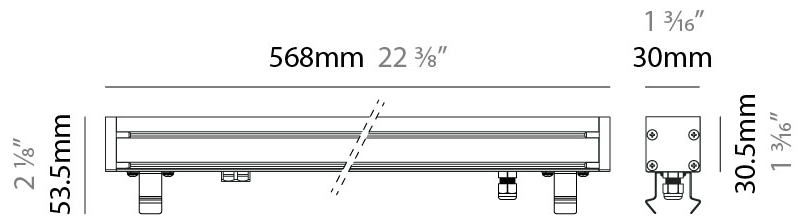

E12I0058- -

base number   Color   Lens
Temperature   Options

1. To build a product code in our configurator select the specify button on the base model # product page
2. To build a manual product code on this datasheet choose from the options listed below in blue font and add the suffix to the base model #

GENERAL

Series: LinearI 30
Partner: Zaneen
Division: Exterior
Installation: Recessed
Product Type: Wall Grazer
Mounting Location: In-Ground
Light Distribution: Uplight

PHYSICAL

Shape: Rectangle
Length (mm): 568
Length (in): 22 ³/₈"
Width (mm): 30
Width (in): 1 ³/₁₆"
Height (mm): 53.5
Height (in): 2 ¹/₈"
Weight (kg): 0.46
Weight (lbs): 1.014
Diffuser: Extra clear tempered 6mm
Fixture Finish: ANA
Fixture Material: Extruded Aluminum
Cable Details: IP68 30cm Cable with Easy Lock system

ELECTRICAL

Lamp Type: LED
Input Wattage (W): 8.48
Total Output Wattage (W): 6.63
Dimming: Non-Dimmable
Driver Included: No
Driver Location: Remote
Driver Type: Constant Voltage - Universal
Driver Class: Class 2
Input Voltage (V): 120 - 277
Output Voltage (V): 24
Upon Request: Phase Dimming (120Vac only) / 0-10V Dimming

LED

Color Temperature (*K): 2200 / 2700 / 3000 / 4000
Max. Delivered Lumen (lm): 630 (3000K)
CRI: >90 CRI
Lamp Life (hrs): 100000

OPTICAL

Optic°: 12 / 21 / 31 / 46 / 13x36
Adjustability: Tilt ±20°

RATINGS AND CERTIFICATIONS

Certified By: Certified for North American Standards
IP rating: IP67
IK Rating: IK06