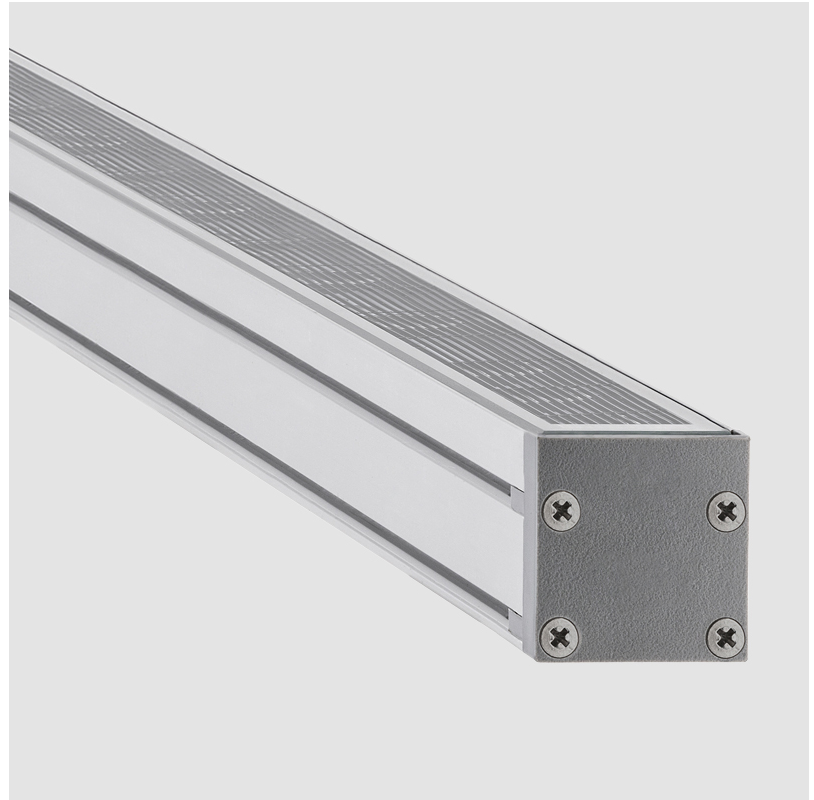

E12I0051- -

base number   Color   Lens
Temperature   Options

1. To build a product code in our configurator select the specify button on the base model # product page
2. To build a manual product code on this datasheet choose from the options listed below in blue font and add the suffix to the base model #

GENERAL

Series: LinearI 30
Partner: Zaneen
Division: Exterior
Installation: Recessed
Product Type: Wall Grazer
Mounting Location: In-Ground
Light Distribution: Uplight

PHYSICAL

Shape: Rectangle
Length (mm): 568
Length (in): 22 ³/₈"
Width (mm): 30
Width (in): 1 ³/₁₆"
Height (mm): 53.5
Height (in): 2 ¹/₈"
Weight (kg): 0.46
Weight (lbs): 1.014
Diffuser: Extra clear tempered 6mm
Fixture Finish: ANA
Fixture Material: Extruded Aluminum
Cable Details: IP68 30cm Cable with Easy Lock system

ELECTRICAL

Lamp Type: LED
Input Wattage (W): 32
Total Output Wattage (W): 25
Dimming: Non-Dimmable
Driver Included: No
Driver Location: Remote
Driver Type: Constant Voltage - Universal
Driver Class: Class 2
Input Voltage (V): 120 - 277
Output Voltage (V): 24
Upon Request: Phase Dimming (120Vac only) / 0-10V Dimming

LED

Color Temperature (*K): 2200 / 2700 / 3000 / 4000
Max. Delivered Lumen (lm): 2280 (3000K)
CRI: >90 CRI
Lamp Life (hrs): 100000

OPTICAL

Optic^o: 12 / 21 / 31 / 46 / 13x36
Adjustability: Tilt ±20°

RATINGS AND CERTIFICATIONS

Certified By: Certified for North American Standards
IP rating: IP67
IK Rating: IK06